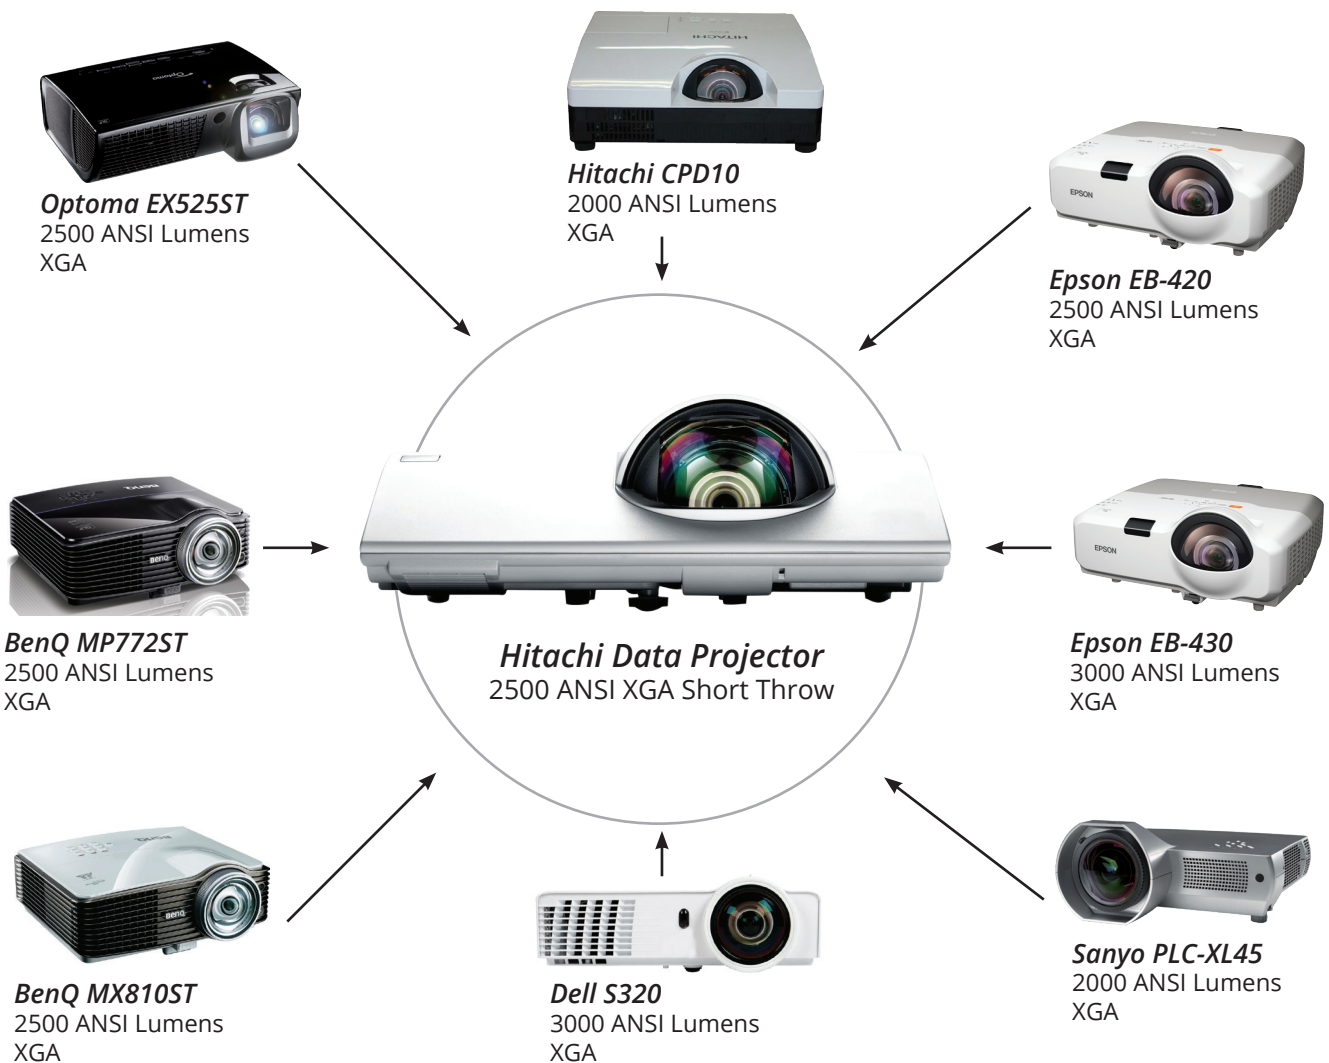

SHORT THROW PROJECTORS

Looking to upgrade a projector and get cash-back? Look no further than the Hitachi Project Green Cash-Back Program.

The Hitachi CPCX250 is the perfect replacement for any of the projectors listed below.

Recycle a Projector & Upgrade to the CPCX250 with Hitachi Project Green + get \$30* Cash Back!

*Cash-back amount subject to change.

Don't see the model you need to replace or upgrade?
Contact us on 1300 766 997 or call your Account Manager for details or visit our website for more information www.kookaburra.com.au/projectgreen